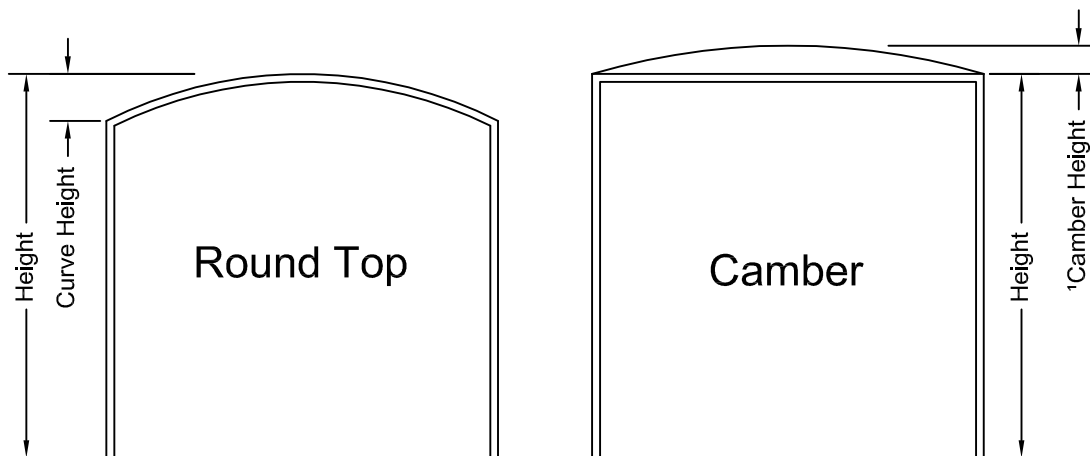

# Garage Door Frame Size Chart

		Width									
		98 3/8	104 3/8	110 3/8	122 3/8	134 3/8	146 3/8	158 3/8	170 3/8	182 3/8	194 3/8
Height	88	8x7	8.5x7	9x7	10x7	11x7	12x7	13x7	14x7	15x7	16x7
	100	8x8	8.5x8	9x8	10x8	11x8	12x8	13x8	14x8	15x8	16x8
	112	8x9	8.5x9	9x9	10x9	11x9	12x9	13x9	14x9	15x9	16x9
	124	8x10	8.5x10	9x10	10x10	11x10	12x10	13x10	14x10	15x10	16x10

Garage Door Frames available Wood or Vinyl Clad in both 4 3/8" and 6 3/4"

<sup>1</sup> Camber is added to the overall Frame Height