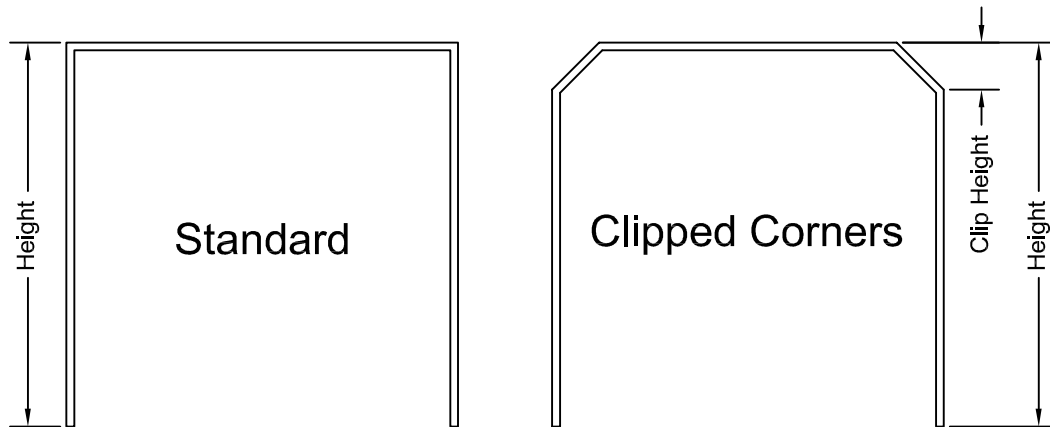

# Garage Door Frame Size Chart

		Width									
		98 3/8	104 3/8	110 3/8	122 3/8	134 3/8	146 3/8	158 3/8	170 3/8	182 3/8	194 3/8
Height	88	8x7	8.5x7	9x7	10x7	11x7	12x7	13x7	14x7	15x7	16x7
	100	8x8	8.5x8	9x8	10x8	11x8	12x8	13x8	14x8	15x8	16x8
	112	8x9	8.5x9	9x9	10x9	11x9	12x9	13x9	14x9	15x9	16x9
	124	8x10	8.5x10	9x10	10x10	11x10	12x10	13x10	14x10	15x10	16x10

Garage Door Frames available Wood or Vinyl Clad in both 4 3/8" and 6 3/4"

<sup>1</sup> Camber is added to the overall Frame Height