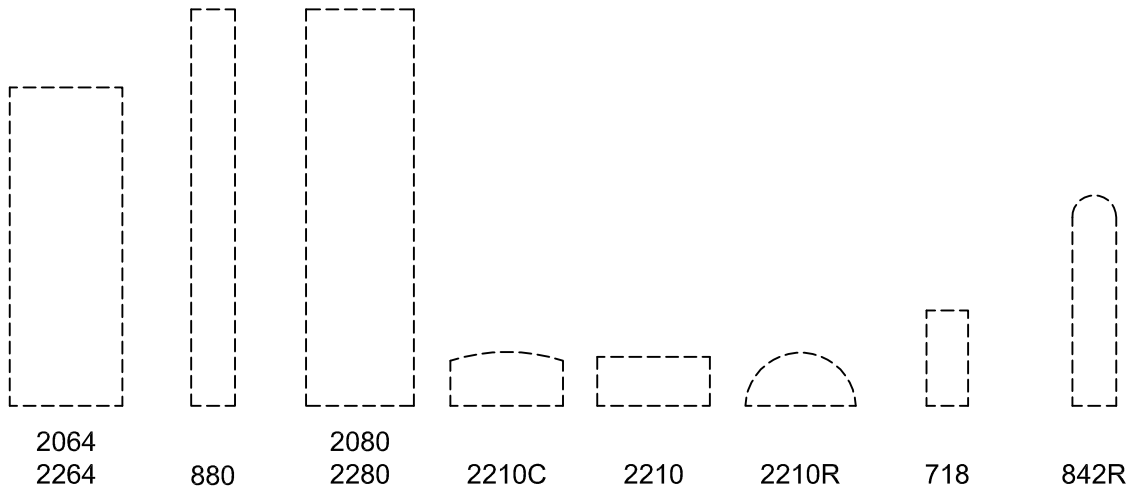

# Standard Door Cut Outs

4 Point Cut (perimeter cut with slug)