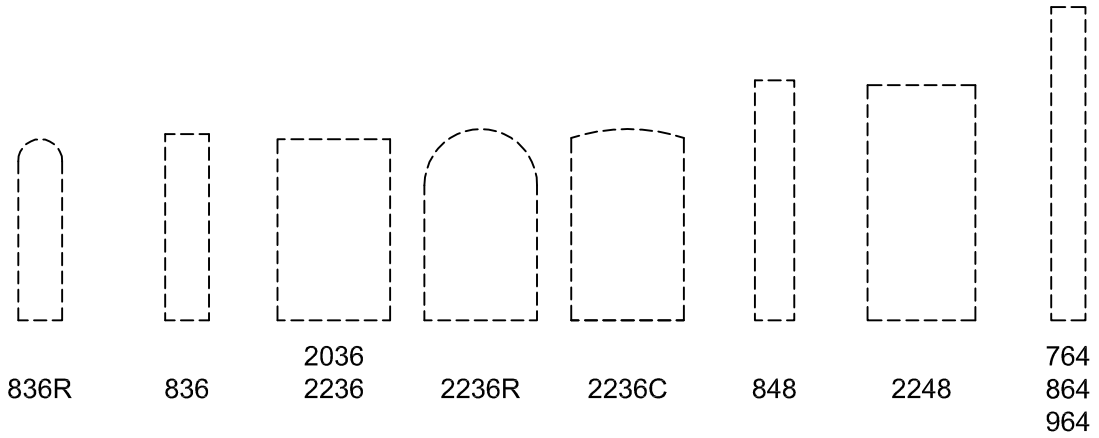

# Standard Door Cut Outs

4 Point Cut (perimeter cut with slug)