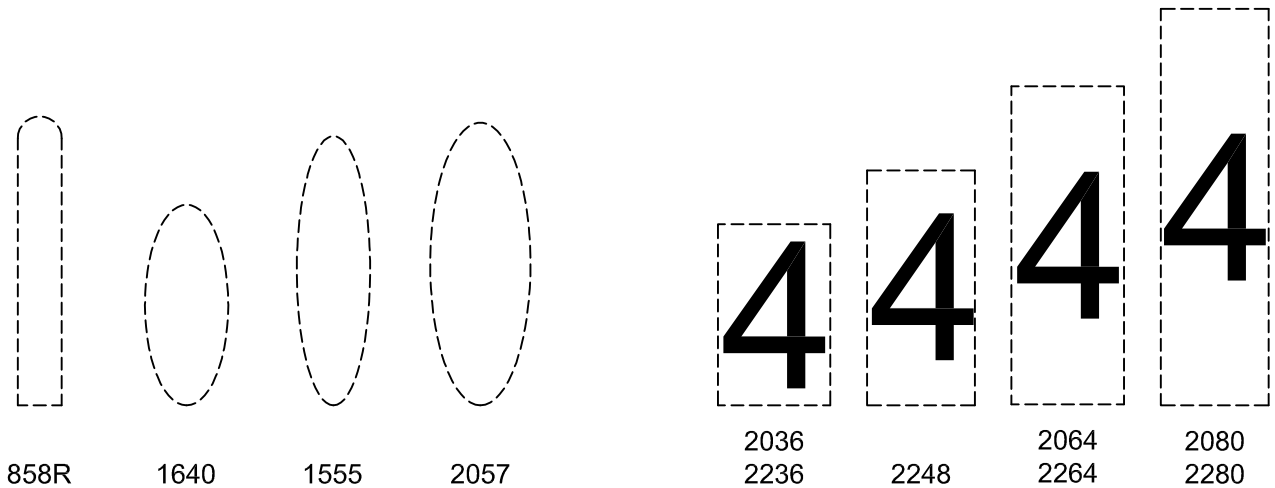

# Standard Door Cut Outs

4 Point Cut (perimeter cut with slug)