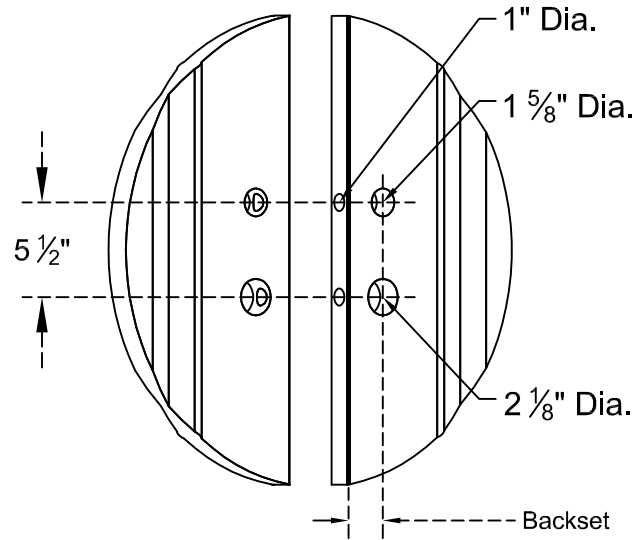

Standard Door Boring Options

(viewed from outside)

Door Boring Options are shown as Left Hand, patterns are reversed for Right Hand
 Not all patterns available on all door combinations

LF4

0

1

2

3

4

Boring options do not include any Locking Hardware

5

6

7

Multipoint Lock
(Single Handle)

Multipoint Lock
(with Dummy Handle)

Only Multipoint Locking options includes Hardware

STANDARD BACKSET

Slab Width	Backset
30"	2 3/8"
32"	2 3/8"
34"	2 3/4"
36"	2 3/4"

Brown Window Corporation 185 Snow Boulevard, Concord, Ontario L4K 4N9

Tel: 905-738-6045 Service: 905-738-3945 Toll Free: 1-877-662-6662 Fax: 905-738-1342